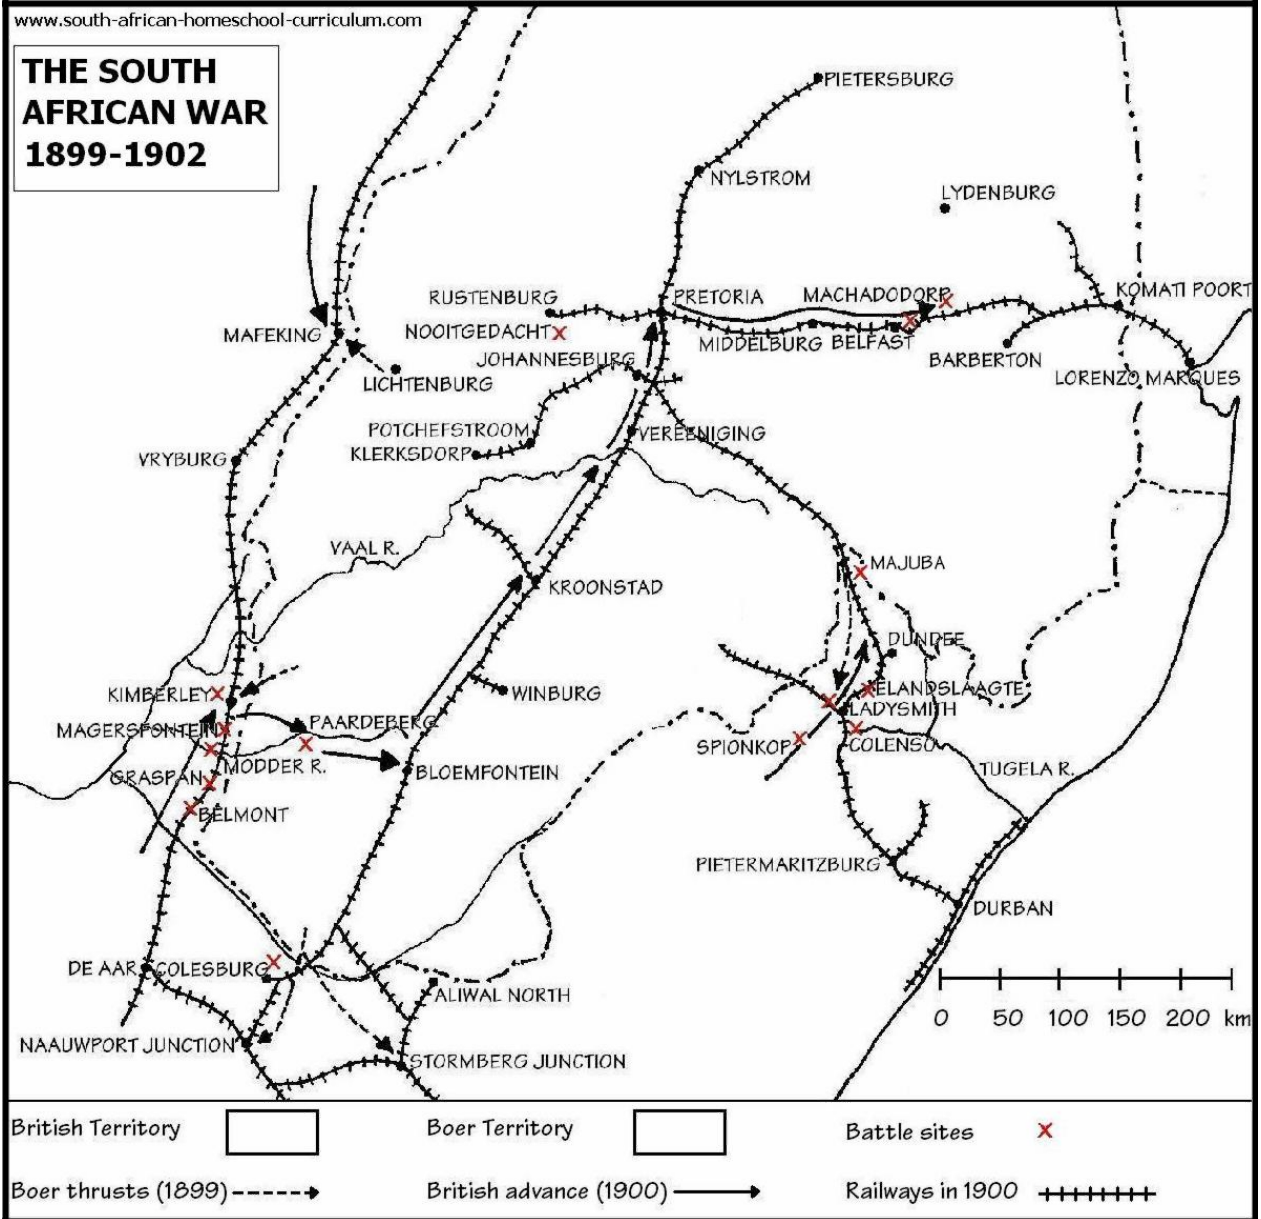

THE SOUTH AFRICAN WAR 1899-1902

| | | | | | |
|---------------------|---|------------------------|---|------------------|---|
| British Territory |  | Boer Territory |  | Battle sites |  |
| Boer thrusts (1899) |  | British advance (1900) |  | Railways in 1900 |  |